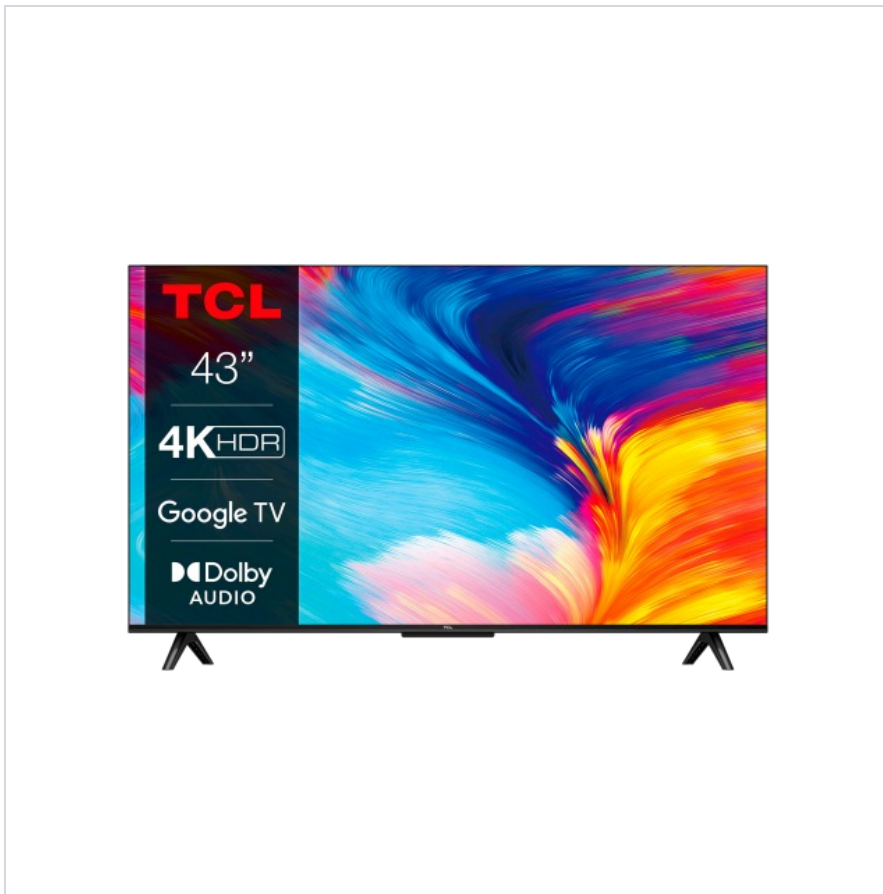

Telewizor TCL 43" UHD GoogleTV DVB-T2/C/S2 H.265 HEVC

Marka:
TCL

Kod produktu:
43P635X1

Kod EAN:
5901292517588

Opis

A promotional banner for the TCL P63 Google TV. On the left, there is a close-up of a smiling woman with red curly hair wearing a denim jacket. To her right, the text 'TCL P63' is displayed in red and black, followed by the Google TV logo. Below this, the '4K HDR' logo is shown. On the right side of the banner, the TV is shown displaying the same vibrant, abstract pattern as in the first image. At the bottom of the banner, there is a row of logos: Dynamic Color Enhancement, HDR 10, Game Master (with a game controller icon), HDMI 2.1, ALLM, DTS-HD, Dolby Audio, and the slogan 'INSPIRE GREATNESS'.

Żywe kolory i najdrobniejsze szczegóły

4K HDR wiernie odwzorowuje jasne i ciemne odcienie z precyzyjnymi kolorami i olśniewającymi szczegółami obrazów.

srcset="https://www.lechpol.pl/assets/upload/cms/user_uploads/files/opisy-html/TCL/TCL_P635_43/TCL_P635_43_cali_1200px_0.jpg 1x, https://www.lechpol.pl/assets/upload/cms/user_uploads/files/opisy-html/TCL/TCL_P635_43/TCL_P635_43_cali_750px_0.jpg 2x">