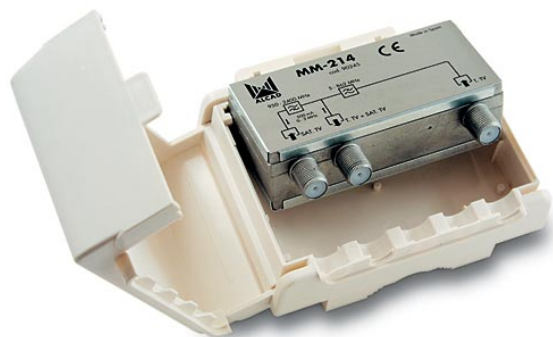

902 MULTIPLEXERS AND FILTERS

MULTIPLEXER/SPLITTER TV-SAT

Code : **9020045**

Model : **MM-214**

Description

Multiplexers for masts which combine the signals of terrestrial TV and FM radio with the IF satellite signal from the LNB. The resulting signal is distributed by a single coaxial cable.

Applications

Individual or SMATV installations. The mast multiplexer enables the distribution of the satellite signal to the interior of the building when it is not possible to add a new cable for the satellite.

Characteristics

Shielded zamak chassis, covered by an ABS plastic box for outdoor use. Fixed to the mast by means of a polyamide clamp. F-type connectors. Supplied in individual or multiple packs.

Accessories

9120039 CM-004 Male F connector for Ø6.6mm coaxial. 9080023 MC-302 Male F connector for RG-6 coaxial, Ø7.0 mm

CODE		9020045	
MODEL		MM-214	
Connection		F female	
Inputs		2	
Frequency range	Band	FM/TV	SAT
	MHz	5-862	950-2.400
Insertion loss	dB±TOL	1 ±0,5	
Flatness response	dB	±0.1	±0.3
Channel flatness response	dB	±0.1	
Rejection between inputs	dB	≥35	
Return loss I/O	dB	≥10	
Fixed DC path	mA	-	0-500
	MHz	-	0-3
Pass 22 KHz/DiSEqC		-	Yes
Chroma-luminance delay	ns	<1	-
Operating temperature	°C	-10..+65	
Protection index		IP 53	
Units per packaging		1	24
Packing weight	Kg	0.16	4.1
Packing dimensions	mm	11 x 103 x 45	310 x 205 x 250