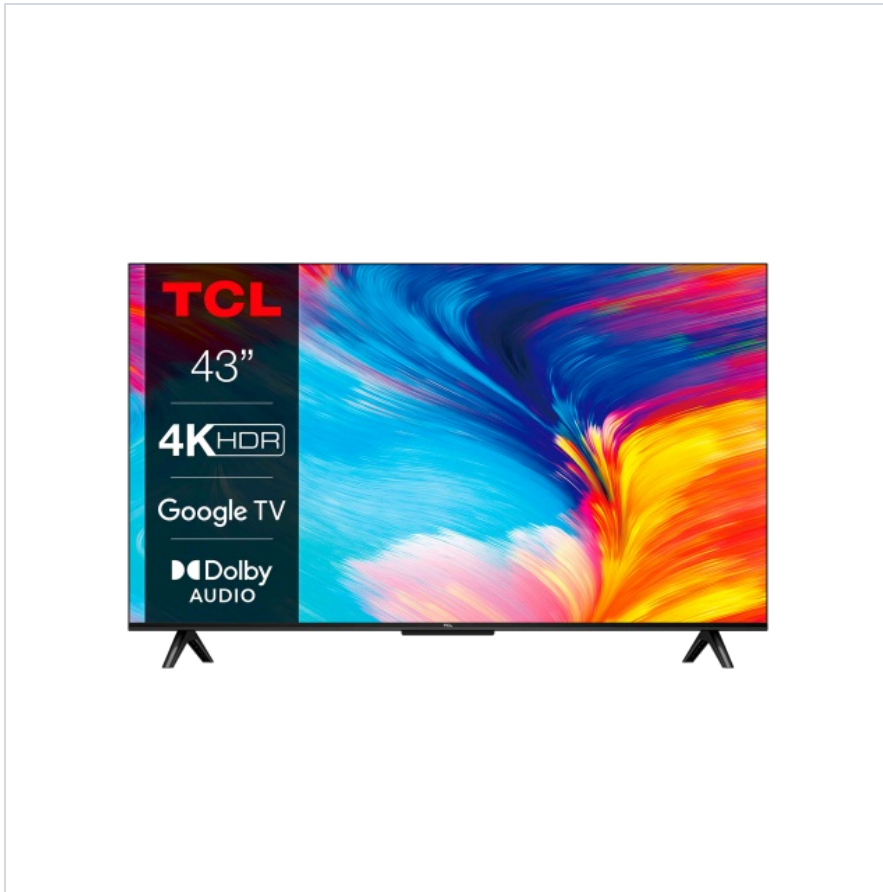

Telewizor TCL 43" UHD GoogleTV DVB-T2/C/S2 H.265 HEVC

Marka:
TCL

Kod produktu:
43P635X1

Kod EAN:
5901292517588

Opis

An advertisement for the TCL P63 Google TV. On the left, a smiling woman with red curly hair is shown. The text 'TCL P63' is in red, followed by a vertical line and the Google TV logo. Below this, '4K HDR' is displayed in a colorful box. To the right is a smaller version of the TV from the first image. At the bottom, there is a row of logos: Dynamic Color Enhancement, HDR 10, Game Master (with a game controller icon), HDMI 2.1, ALLM, DTS HD, Dolby Audio, and the slogan 'INSPIRE GREATNESS'.

Żywe kolory i najdrobniejsze szczegóły

4K HDR wiernie odwzorowuje jasne i ciemne odcienie z precyzyjnymi kolorami i olśniewającymi szczegółami obrazów.

srcset="https://www.lechpol.pl/assets/upload/cms/user_uploads/files/opisy-html/TCL/TCL_P635_43/TCL_P635_43_cali_1200px_0.jpg 1x, https://www.lechpol.pl/assets/upload/cms/user_uploads/files/opisy-html/TCL/TCL_P635_43/TCL_P635_43_cali_750px_0.jpg 2x">